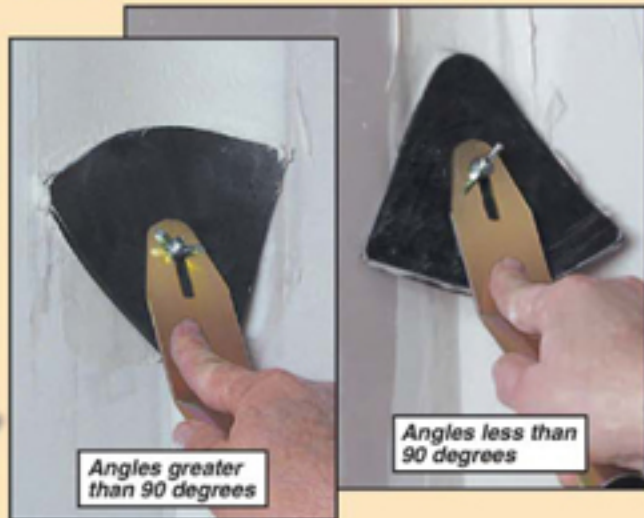

800-422-2448 FAX 800-985-7238

Visit us online: www.krafttool.com

Rubber Wipe Down Knives

Wipe Down Knife...Two knives in one.

- Flexible rubber blade.
- Works with angles over 90 degrees...and less than 90 degrees.
- Wing nut for quick angle adjustment.

No.
DW453

Just loosen nut and rotate

for inside 90 or...over 90 degree angles

Angles greater than 90 degrees

Angles less than 90 degrees

Flexes for just the right angle!

ADJUSTABLE Round It Tool

- Flexible rubber blade.
- Easy thumb control for just the right curve.
- Produces smooth professional outside angles and round corners.