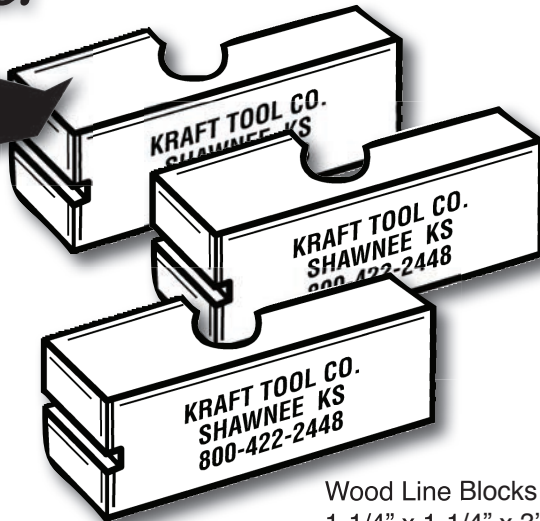

MASON'S LINE-BLOCKS

Imprint Your Name Here!

- Three line maximum imprint
- Imprint area 3/4" high and 2-1/4" wide

IMPRINTED COLOR: BLACK OR RED

PLEASE PRINT CLEARLY (No Logos)

18 characters or spaces available per line

IMPRINT COLOR: BLACK RED

Wood Line Blocks
1-1/4" x 1-1/4" x 3"

ACTUAL SIZE PRINT

NAME (Company) _____

ADDRESS _____

CITY _____

STATE _____ ZIP _____

PHONE (____) _____ FAX (____) _____

**#BL350DC
SCREEN CHARGE**

Straight line type...\$
Above charge is a one time charge unless copy is changed.
Packed in boxes of 500 EA.
FOB: Shawnee, Kansas

EFFECTIVE
2/7/2011