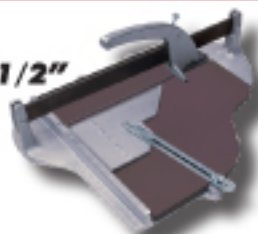

ST007
16"x21-1/2"